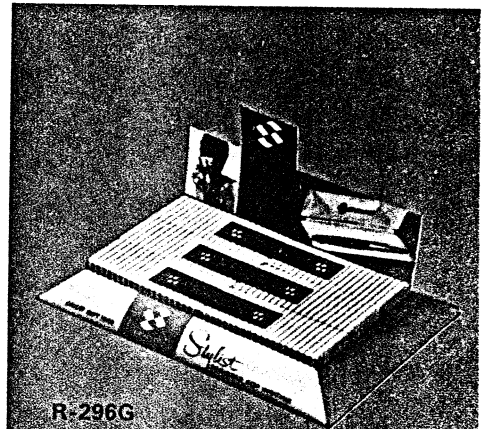

Attractive new counter displays are economical of counter space, yet present prestige background for prestige merchandise.

**R-296G**

Prepacked with 12 Stylist '404' "Glideriters" 7 1/4" high, 15 3/4" wide, 10 1/8" deep. List Price \$47.40

**R-296L**

Prepacked with an assortment of Stylist '404' cartridge pens, ballpoints, pencils, and "Glideriters". 7 1/4" high, 15 3/4" wide, 10 1/8" deep. List Price \$74.50

**R-316**

It's packed with assortment 129 18" high, 17 1/4" wide, 8 1/4" deep. List Price \$129.10